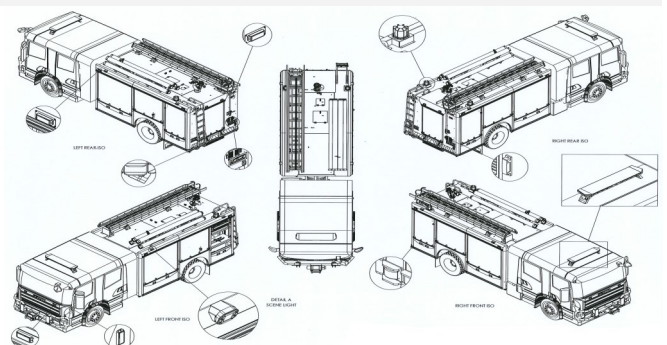

Hose reel:

- Two 60m x 25mm high pressure hose reels c/w high pressure nozzles fitted in rear side compartments